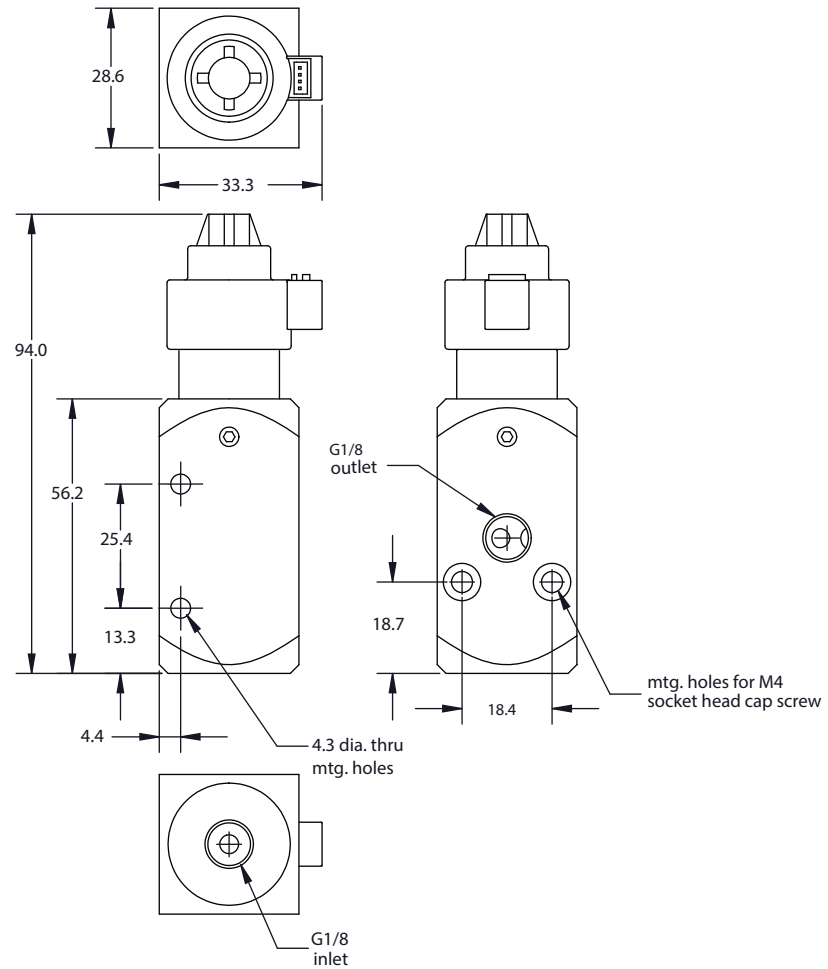

M-SCPV-1-3 PROPORTIONAL VALVE

Clippard

877-245-6247 | **clippard**